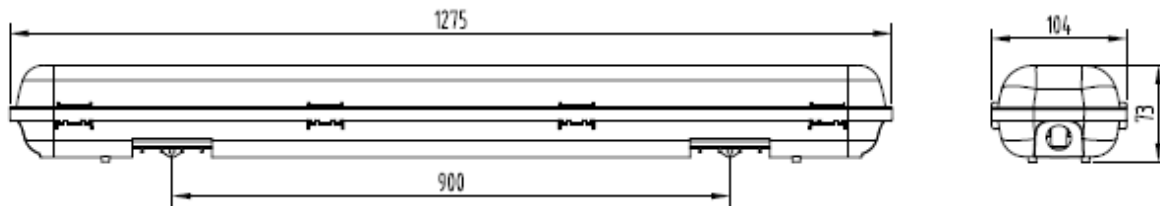

Econoled Waterproof

Waterproof 2xT8

This luminaire is an efficient and non-expensive solution for traditional fluorescent. Allow to install 2 LED tubes up to 20W each. Is offered in IP65 degree ingress protección and it suitable for multiple lighting applications.

Applications

- Parking lots
- Corridors
- General Transit indoor areas

Specification

- IP degree : IP65
- IK rating: IK06
- Suitable for ceiling mount or suspend.
- Wattage : Up to 2x20W LED Tubes one ended installation
- Operating voltage : AC100 – 277V 50/60Hz.
- Lamp type : LED T8
- Luminaire Class : Class I luminaire

Dimensions

Ordering Logic

EJ: LED WTRPRF 402T84F

Model	Wattage	Tube Type	Base	Size
LED WTRPRF	40= for 2x20W (max power)	2T	T8	4F

LED WTRPRF = ECONOLED WATERPROOF
40 = for maximum 2x20W Led tubes
2T = Suitable for 2 Led tubes
T8 = Works for T8 LED tubes
4F = 4 feet